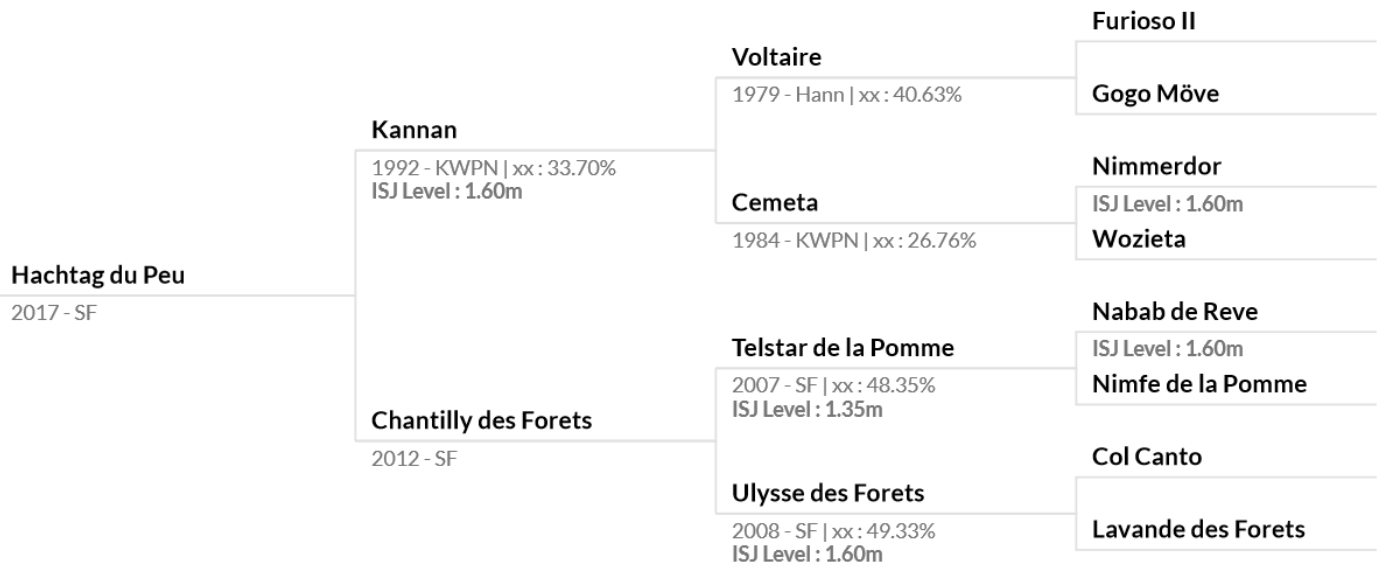

HACHTAG DU PEU SF

STALLION BRED BY VALERIE GAILDRAUD
2017
CHESTNUT

Click NOW
For More Info!

SIRE :

1992 **KANNAN** (KWPN, bay stallion by Voltaire) Approved for: KWPN, SF, BWP, SWB, sBs, SI, AES Level **1.60m** with Michel Hecart (FRA) and Guido Bruyninx (BEL)

1st CSIO**** 2000 - Nations Cup 2000 Lisbon (POR) (**1.60m**); 4th CSI4* 2004 La Coruña (ESP) (**1.60m**); 7th CSI-W 2004 - World Cup 2004 Verona (ITA) (**1.60m**); 10th CSIO5* 2003 - Grand Prix 2003 Dublin (IRL) (**1.60m**); 1st CSI3* 2003 - Grand Prix 2003 Deauville (FRA) (**1.50m**); 2nd CSI3* 2004 - Grand Prix 2004 La Courneuve (FRA) (**1.50m**); 2nd CSI2* 2005 - Grand Prix 2005 Deauville (FRA) (**1.45m**); 1st CSIO**** 2001 - Nations Cup 2001 La Baule (FRA);